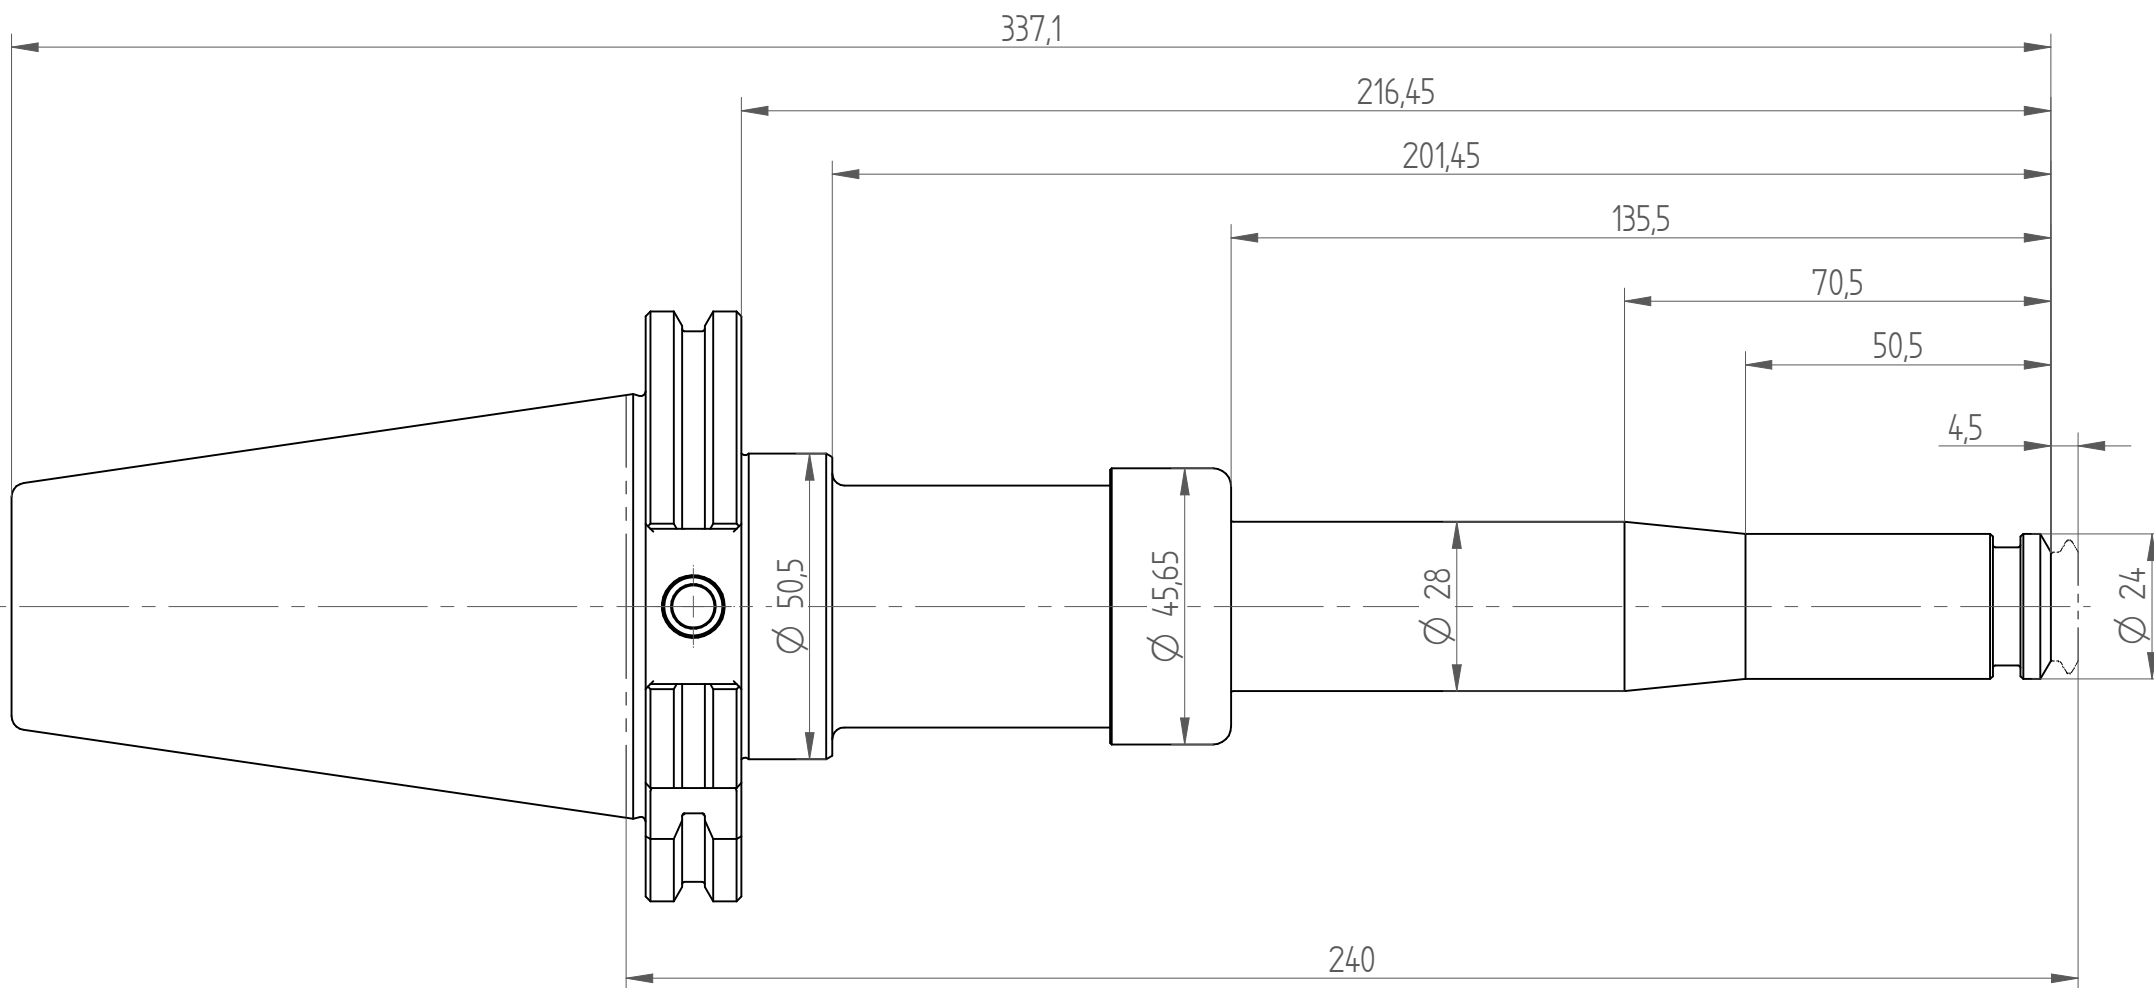

Swiss
Precision
Tools

REGO-FIX®

REGO-FIX AG
Obermattweg 60
4456 Tenniken / Switzerland

Phone +41 61 976 14 66
Fax +41 61 976 14 14
www.rego-fix.com

This is a non-controlled copy. All information given herein is subject to change without notice

The information given herein has been carefully checked and is believed to be correct. REGO-FIX, however, assumes no responsibility or liability for any errors, inaccuracies or omissions that may appear in this drawing

This document is subject to copyright laws. No part of this document may be reproduced or transmitted in any form or any means, electronic or mechanic, for any purpose, without the express written permission of REGO-FIX

Type : TC50_PG15x240_XL
Part No. : 885273070
Date : 15.01.2015
Scale : 1:1.25